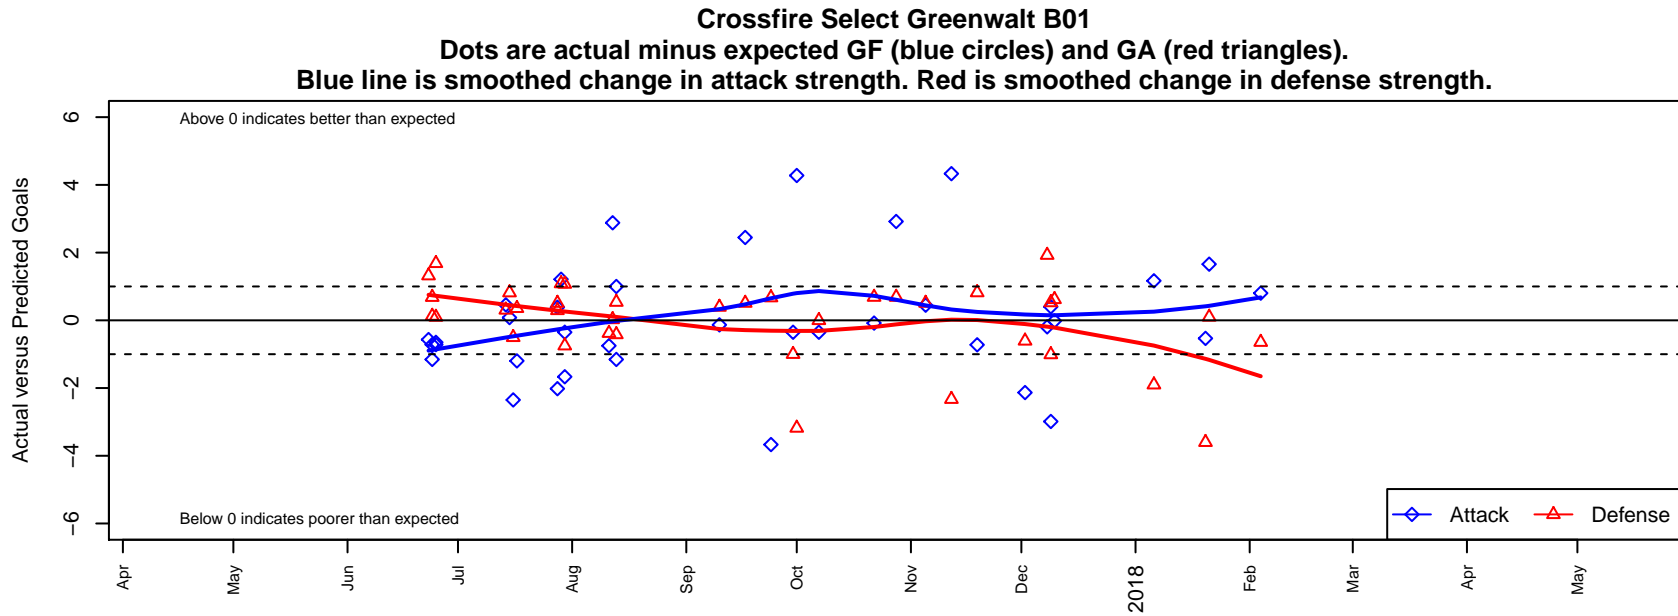

Crossfire Select Greenwalt B01

Crossfire Select SC
 Redmond, WA
 B01 total strength=1749
 attack=39.62 defense=18.15
 fall league = RCL B01 Div 4

alt names used:
 CFS B01 Greenwalt
 Crossfire Select B01 Greenwalt
 CROSSFIRE SELECT B01 GREENWALT (WA)
 CROSSFIRE SELECT GREENWALT
 CROSSFIRE SELECT GREENWALT (WA)
 CFS B01 Greenwalt

**attack and defense variance (black dot)
relative to other teams
and top 10 in region**

**attack and defense rating
relative to others at age
and all opponents in last 13 months**

Performance relative to 13 month average