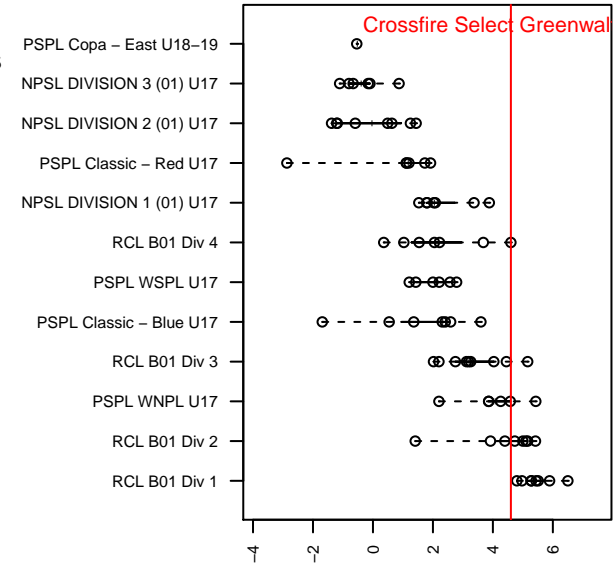

Crossfire Select Greenwalt B01

Crossfire Select SC
 Redmond, WA
 B01 total strength=1749
 attack=39.62 defense=18.15
 fall league = RCL B01 Div 4

alt names used:
 CFS B01 Greenwalt
 Crossfire Select B01 Greenwalt
 CROSSFIRE SELECT B01 GREENWALT (WA)
 CROSSFIRE SELECT GREENWALT
 CROSSFIRE SELECT GREENWALT (WA)
 CFS B01 Greenwalt

**attack and defense variance (black dot)
relative to other teams
and top 10 in region**

**attack and defense rating
relative to others at age
and all opponents in last 13 months**

Performance relative to 13 month average