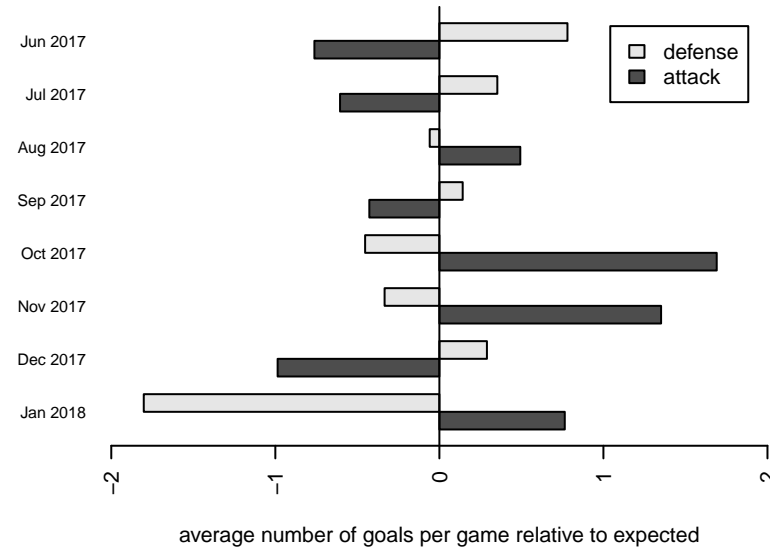

Performance relative to 13 month average