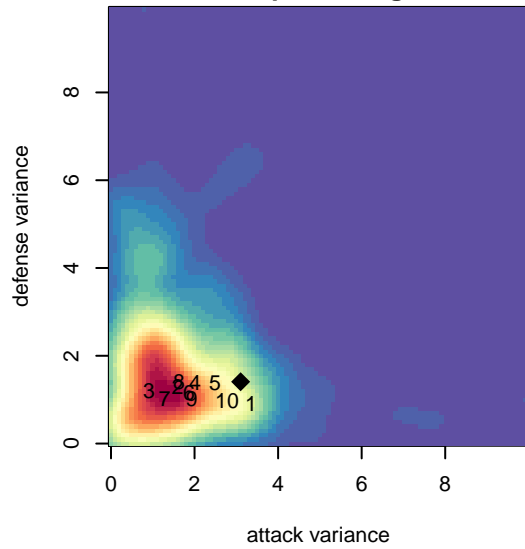

Crossfire Select Greenwalt B01

Crossfire Select SC
 Redmond, WA
 B01 total strength=1749
 attack=39.62 defense=18.15
 fall league = RCL B01 Div 4

alt names used:
 CFS B01 Greenwalt
 Crossfire Select B01 Greenwalt
 CROSSFIRE SELECT B01 GREENWALT (WA)
 CROSSFIRE SELECT GREENWALT
 CROSSFIRE SELECT GREENWALT (WA)
 CFS B01 Greenwalt

**attack and defense variance (black dot)
relative to other teams
and top 10 in region**

**attack and defense rating
relative to others at age
and all opponents in last 13 months**

Performance relative to 13 month average