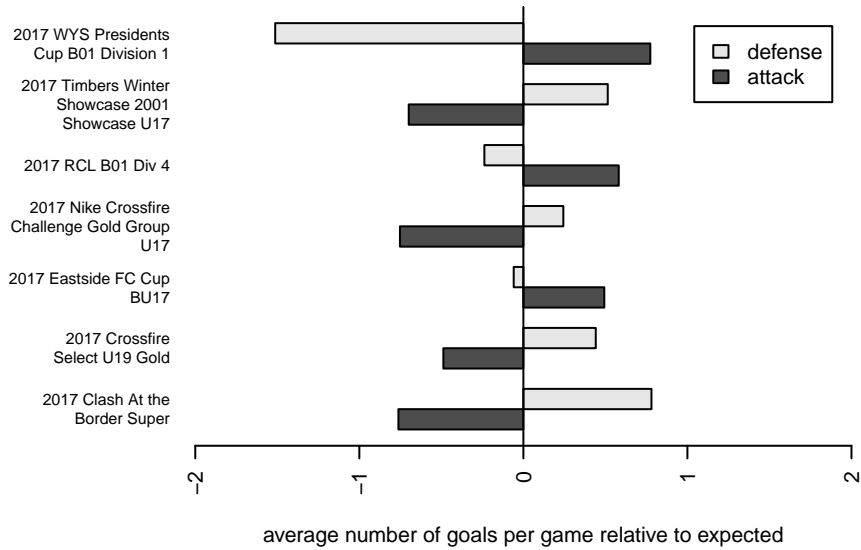

Crossfire Select Greenwalt B01

Crossfire Select SC
 Redmond, WA
 B01 total strength=1749
 attack=39.62 defense=18.15
 fall league = RCL B01 Div 4

alt names used:
 CFS B01 Greenwalt
 Crossfire Select B01 Greenwalt
 CROSSFIRE SELECT B01 GREENWALT (WA)
 CROSSFIRE SELECT GREENWALT
 CROSSFIRE SELECT GREENWALT (WA)
 CFS B01 Greenwalt

Venues played:
 2017 Clash At the Border Super
 2017 Nike Crossfire Challenge Gold Group U17
 2017 Crossfire Select U19 Gold
 2017 Eastside FC Cup BU17
 2017 RCL B01 Div 4
 2017 Timbers Winter Showcase 2001 Showcas
 2017 WYS Presidents Cup B01 Division 1

**attack and defense variance (black dot)
relative to other teams
and top 10 in region**

**attack and defense rating
relative to others at age
and all opponents in last 13 months**

Performance relative to 13 month average